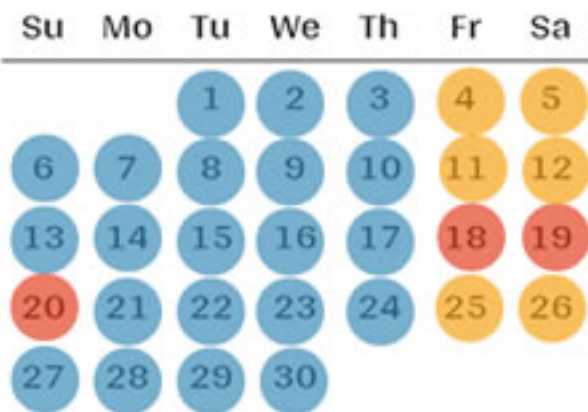

2025 Cabin Rate Schedule

Low

Moderate

Shoulder

Peak

JANUARY

FEBRUARY

MARCH

APRIL

MAY

JUNE

JULY

AUGUST

SEPTEMBER

OCTOBER

NOVEMBER