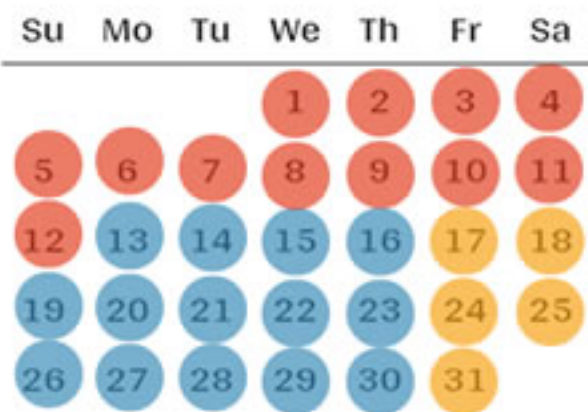

2025 Cabin Rate Schedule

Low

Moderate

Shoulder

Peak

JANUARY

FEBRUARY

MARCH

APRIL

MAY

JUNE

JULY

AUGUST

SEPTEMBER

OCTOBER

NOVEMBER

DECEMBER