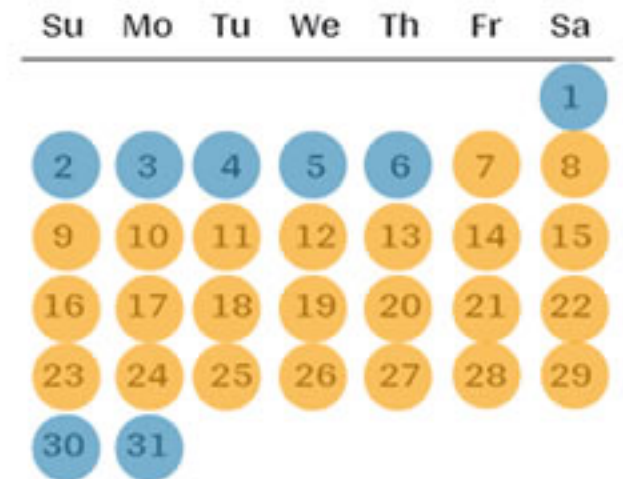

2025 Cabin Rate Schedule

Low

Moderate

Shoulder

Peak

JANUARY

FEBRUARY

MARCH

APRIL

MAY

JUNE

JULY

AUGUST

SEPTEMBER

OCTOBER

NOVEMBER