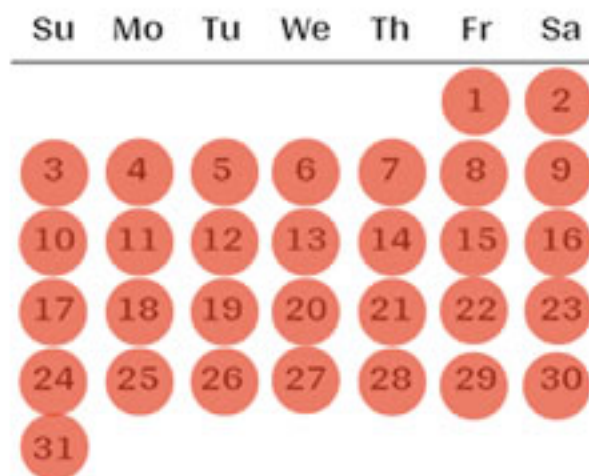

2025 Cabin Rate Schedule

Low

Moderate

Shoulder

Peak

JANUARY

FEBRUARY

MARCH

APRIL

MAY

JUNE

JULY

AUGUST

SEPTEMBER

OCTOBER

NOVEMBER

DECEMBER