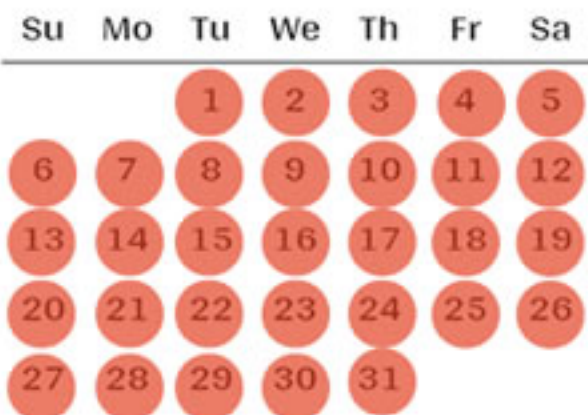

2025 Cabin Rate Schedule

Low

Moderate

Shoulder

Peak

JANUARY

FEBRUARY

MARCH

APRIL

MAY

JUNE

JULY

AUGUST

SEPTEMBER

OCTOBER

NOVEMBER