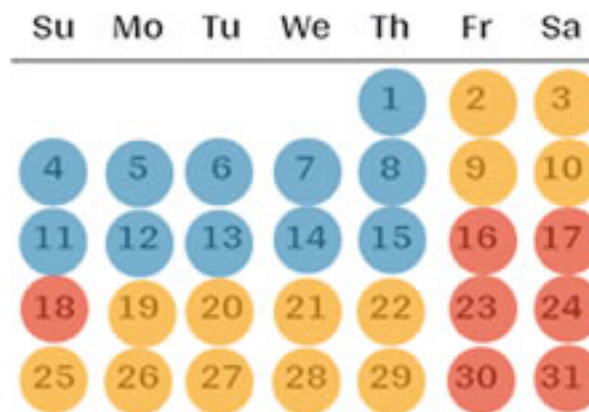

2025 Cabin Rate Schedule

Low

Moderate

Shoulder

Peak

JANUARY

FEBRUARY

MARCH

APRIL

MAY

JUNE

JULY

AUGUST

SEPTEMBER

OCTOBER

NOVEMBER