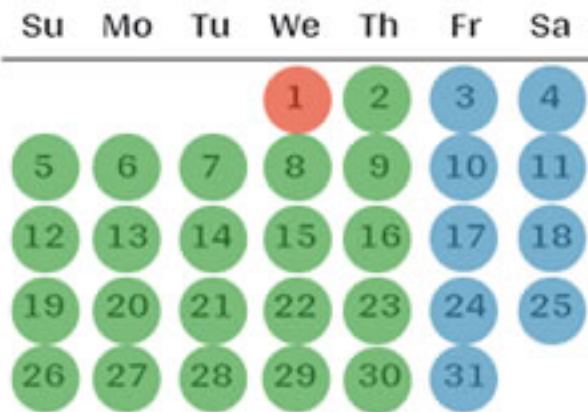

2025 Cabin Rate Schedule

Low

Moderate

Shoulder

Peak

JANUARY

FEBRUARY

MARCH

APRIL

MAY

JUNE

JULY

AUGUST

SEPTEMBER

OCTOBER

NOVEMBER