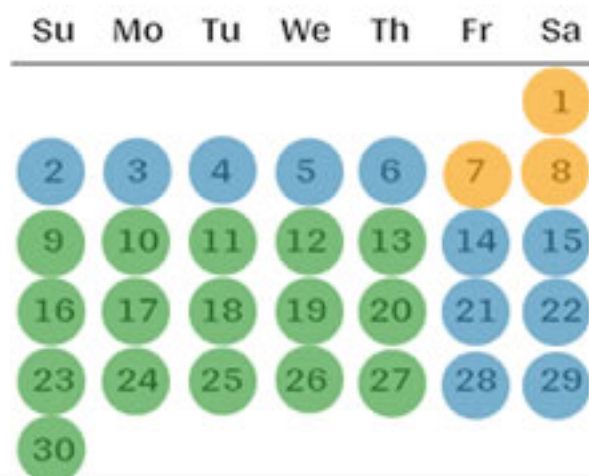

2025 Cabin Rate Schedule

Low

Moderate

Shoulder

Peak

JANUARY

FEBRUARY

MARCH

APRIL

MAY

JUNE

JULY

AUGUST

SEPTEMBER

OCTOBER

NOVEMBER

DECEMBER