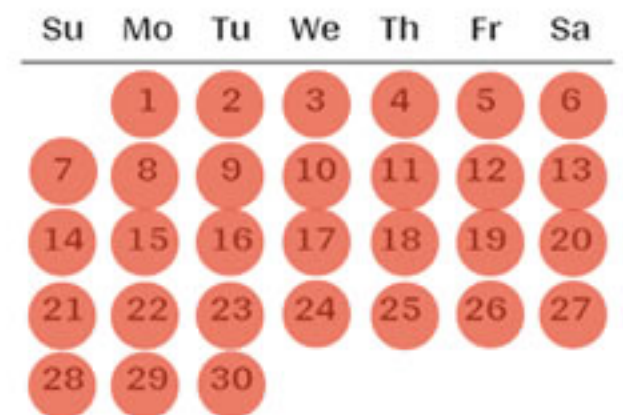

2025 Cabin Rate Schedule

Low

Moderate

Shoulder

Peak

JANUARY

FEBRUARY

MARCH

APRIL

MAY

JUNE

JULY

AUGUST

SEPTEMBER

OCTOBER

NOVEMBER