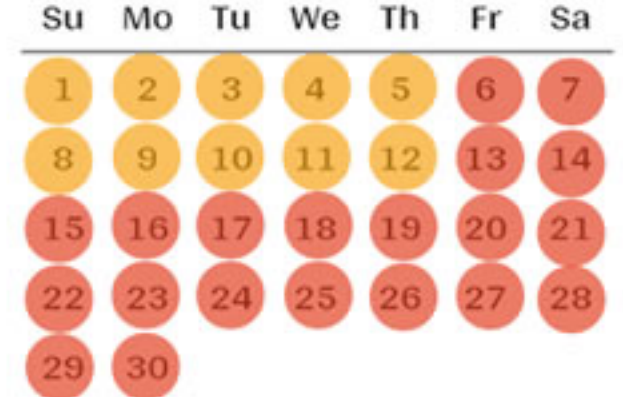

2025 Cabin Rate Schedule

Low

Moderate

Shoulder

Peak

JANUARY

FEBRUARY

MARCH

APRIL

MAY

JUNE

JULY

AUGUST

SEPTEMBER

OCTOBER

NOVEMBER